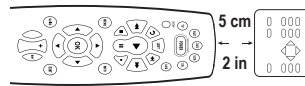

Finding Your Code

If you want to know what code operates your device, you can obtain it with the **Device Code** option. To find out the codes, follow these instructions:

1. Switch on your device. Then press appropriate mode key, for example **TV** if you want to set up a TV.
2. Press and hold **SETUP** until the mode key blinks twice.
3. Press **9 9 0**. The mode key blinks twice.
4. For the first digit of your code, press **1** and count the number of times the key blinks (e.g. 2 blinks=2). If the light does not blink the digit is 0. For the second digit press **2** and count the number of blinks. Do the same for the remaining digits.

5. To check for other device codes, repeat the above steps but substitute the **TV** key with the appropriate one for the device you are checking.

Use Learning

Your remote control includes a learning feature. It means you can transfer some unique functions from the remote control of other devices to this remote control.

1. Press **SETUP** until the last selected mode key blinks twice. Then press **9 7 5**.
2. Press the mode key. For example to transfer a function from DVD remote control press **DVD**.
3. Press the key on which the function will be stored.
4. Place your remote control and the device remote control (e.g. your DVD remote control) head-to-head, about 5 centimeters/2 inches apart.

5. On the device remote, press and hold the key to be learned. The target remote control will blink rapidly and turn off. Keep holding the key on the device remote control until the device key on the target remote blinks twice.
6. If the learning failed, the device key emits one long blink. You will have to repeat step 5.

Deleting a Single Learning Key

Once you used a particular key to store a new function on it, you may restore the original function of the key.

1. Press **SETUP** until the last selected mode key blinks twice. Then press **9 7 6**.
2. Press the mode key (for example **DVD**). The mode key blinks twice.
3. Press the key containing the learned function. The mode key blinks twice.
4. Press and hold **SETUP** to exit programming.

Deleting All Learned Keys

1. Press **SETUP** until the last selected mode key blinks twice. Then press **9 7 6**.
2. Press the mode key twice (for example **DVD**). All the learned keys for this mode will be cleared. The mode key blinks twice.
3. Press and hold **SETUP** to exit programming.

Using the Master Power Key

Your remote has a feature that enables you to sequentially turn up to five devices on and off with a single key press. This functionality works only if the remote control is in STB mode.

1. Press **SETUP** until the last selected mode key blinks twice.

2. Press **9 9 5**. The last selected mode key will blink twice.
3. Press **POWER**.
4. Press the mode key for the device you would like to turn on first and press **POWER**. Then press the mode key for the second device to turn on and once again press **POWER**. Repeat the steps until adding all the devices you want to be operated.
5. To save settings press **STB**.
6. Next press **SETUP** to exit programming.

Volume Lock

The remote control enables you to control volume level of different devices without selecting the mode key for each device. For example: if you are watching a film on your DVD player, you can adjust the volume for your TV set, without pressing the TV mode key on your remote control.

1. Press and hold **SETUP** until the last selected mode key blinks twice.
2. Press **9 9 3**. The last selected mode key will blink twice.
3. Then press **TV** and the device key blinks twice.

Deleting "Volume Lock" for a particular device (for example for DVD)

1. Press **DVD** once.
2. Press and hold down the **SETUP** key until the mode key blinks twice.
3. Press **9 9 3**. The mode key blinks twice.
4. Then press the **VOL** key and the mode key will blink four times.

Now being in DVD mode, you will be able to control VOL +/- or MUTE functions of your DVD only (provided it has volume control).

Deleting "Volume Lock" for all devices

1. Press and hold **SETUP** until the last selected mode key blinks twice.
2. Press **9 9 3**.
3. Press the **VOL** key and the last selected mode key will blink four times.

Clearing Custom Programming

You may clear the custom programming and revert to the default settings of the remote control. To do that, follow these steps:

1. Press **SETUP** until the last selected mode key blinks twice.
2. Enter **9 8 0**. The last selected mode key blinks twice, pauses, and blinks twice again.