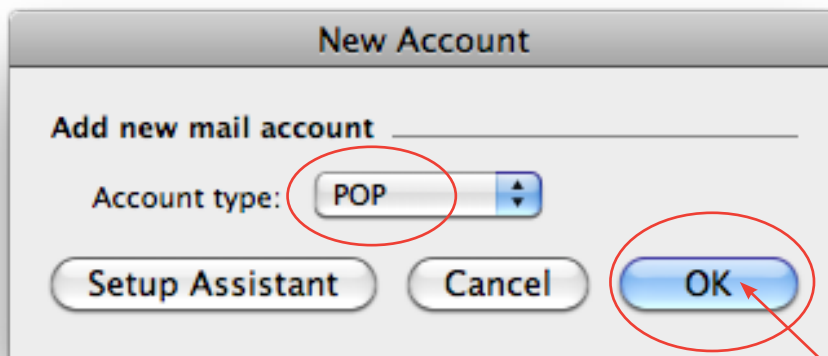

## Microsoft Entourage Email Setup

click OK to continue

## Edit Account

Account Settings Options Mail Security

Account name:

Include this account in my "Send & Receive All" schedule