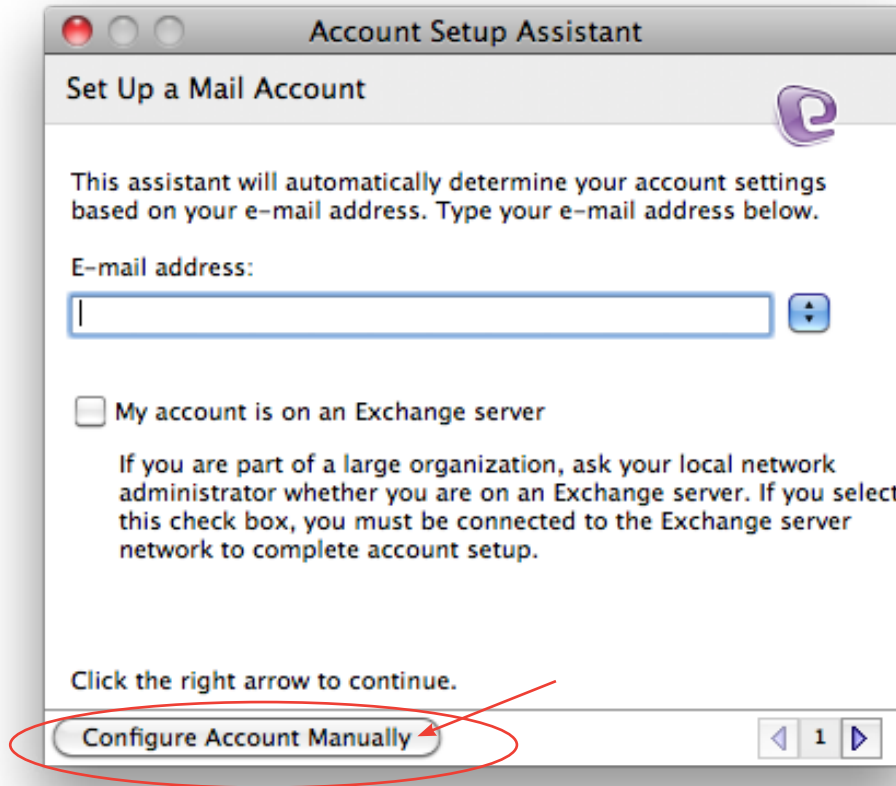

## Microsoft Entourage Email Setup

click OK to continue

## Edit Account

Account Settings Options Mail Security

Account name:

Include this account in my "Send & Receive All" schedule